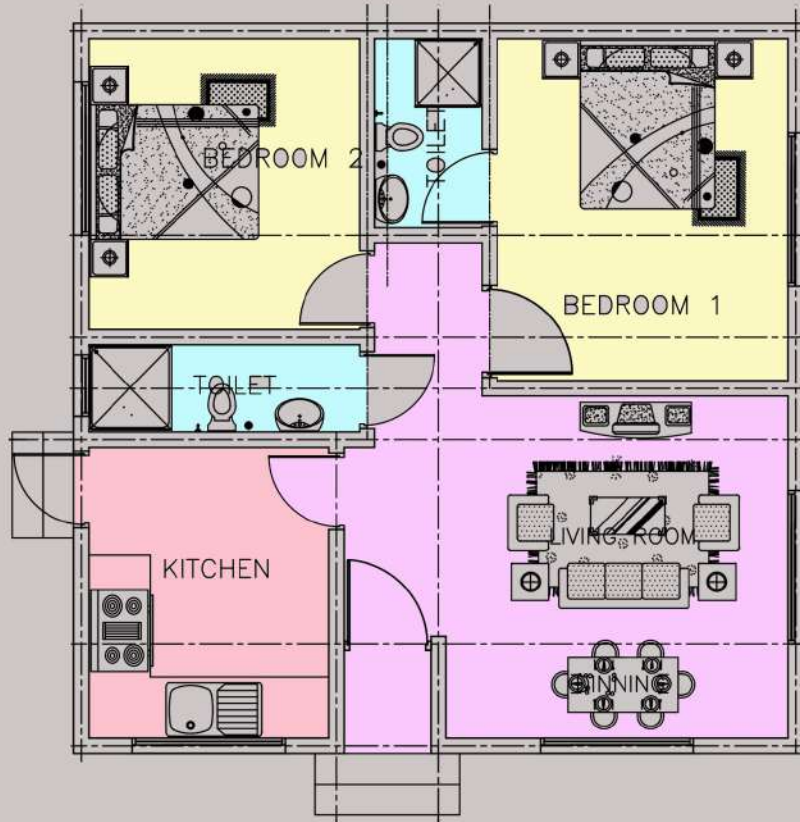

# SALLAY

2 BEDROOM BUNGALOW (49m<sup>2</sup>)

STARTING FROM

**\$56,650**

## Floor Plan

2 Bedrooms

2 Toilets

Kitchen

Livingroom

Dining area

Parking

Live | Work | Play

## Floor Plan

2 Bedrooms

2 Toilets

Kitchen

Livingroom

Dining area

Parking

| SIA

## Floor Plan

2 Bedrooms

2 Toilets

Kitchen

Livingroom

Dining area

Parking