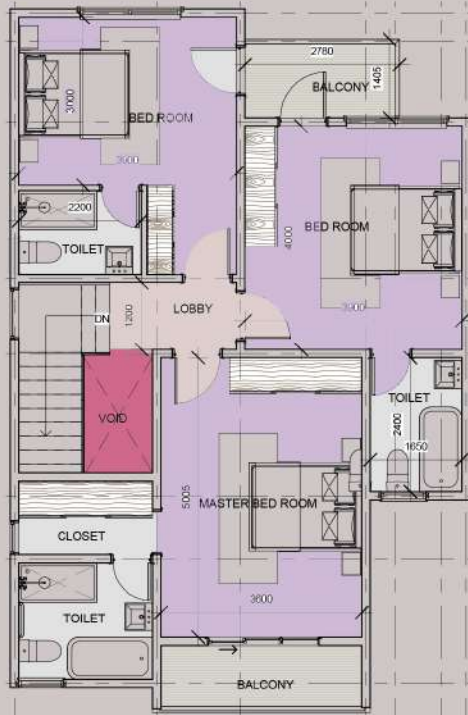

## Floor Plan

- 3 Bedrooms
- 3 Toilets
- Kitchen
- Livingroom
- Dining area
- Parking

## Floor Plan

3 Bedrooms

4 Toilets

Kitchen

Livingroom

Dining area

Parking

Live | Work | Play

# FATIMA

4 BEDROOM VILLA (176m<sup>2</sup>)

STARTING FROM  
**\$213,900**

GROUND FLOOR

TOP FLOOR

## Floor Plan

4 Bedrooms

5 Toilets

Kitchen

Livingroom

Dining area

Parking