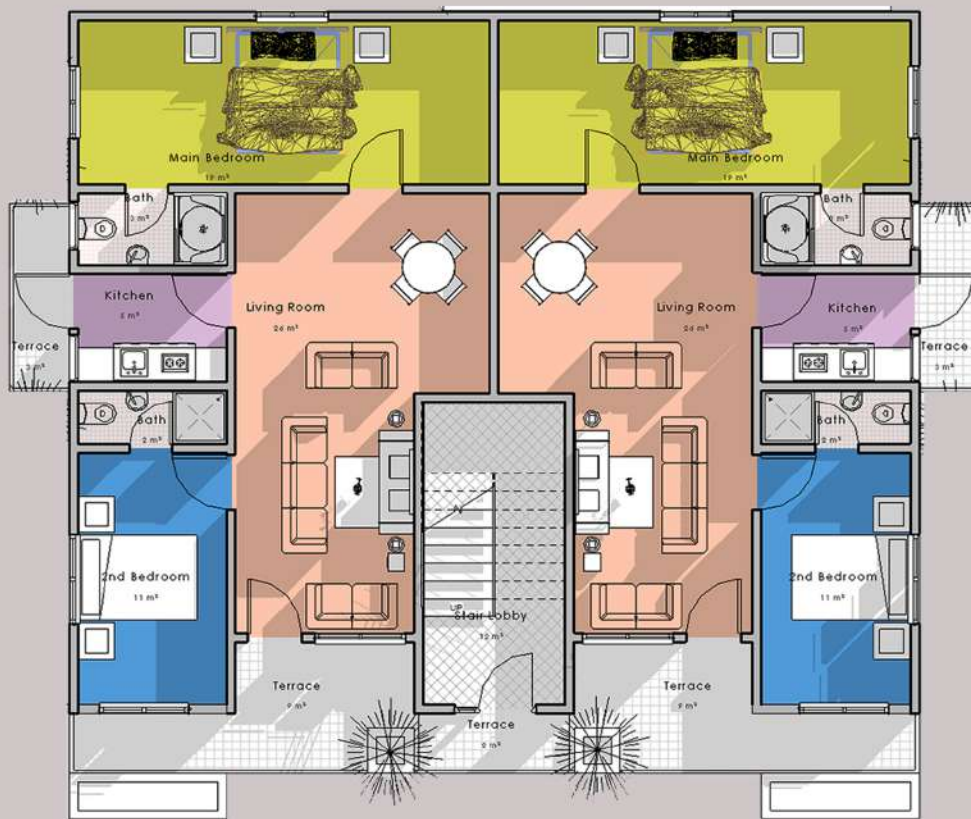

## Floor Plan

4 Bedrooms

5 Toilets

Kitchen

Livingroom

Dining area

Parking

# ISATA

2 BEDROOM APARTMENT (81.9m<sup>2</sup>)

STARTING FROM  
**\$82,300**

● Live | Work | Play