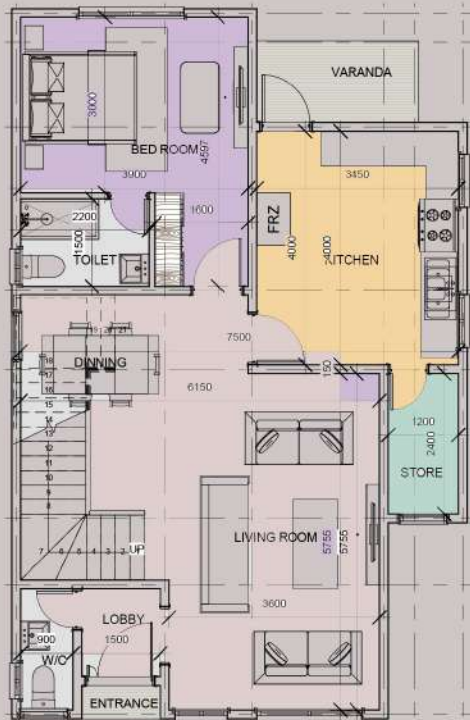

## Floor Plan

- 3 Bedrooms
- 3 Toilets
- Kitchen
- Livingroom
- Dining area
- Parking

## Floor Plan

3 Bedrooms

4 Toilets

Kitchen

Livingroom

Dining area

Parking

Live | Work | Play

# FATIMA

4 BEDROOM VILLA (176m<sup>2</sup>)

STARTING FROM  
**\$213,900**

GROUND FLOOR

TOP FLOOR

## Floor Plan

4 Bedrooms

5 Toilets

Kitchen

Livingroom

Dining area

Parking